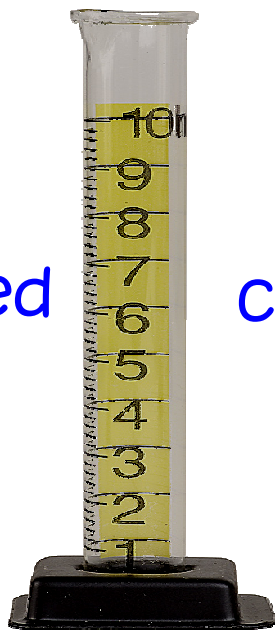

graduated

cylinder

hand lens

thermometer

magnet