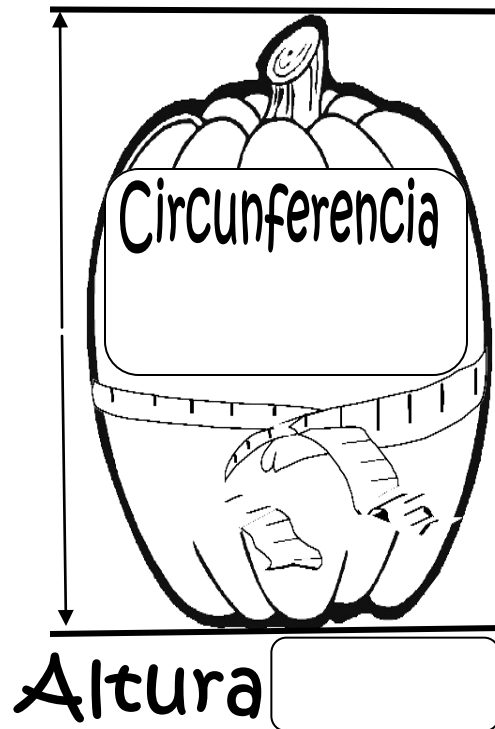

Verificación