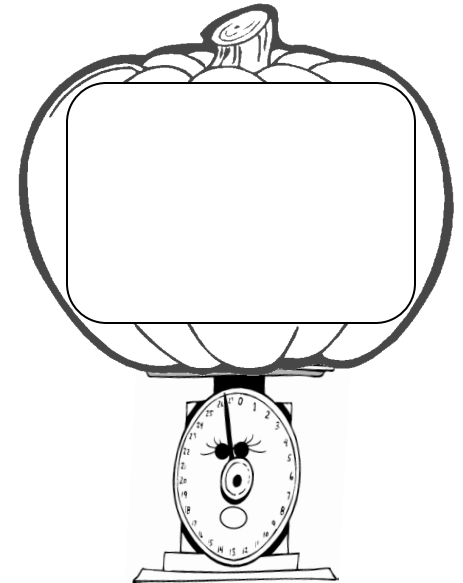

# Estimaciones

A large pumpkin is shown with a measuring tape wrapped around its middle. A vertical double-headed arrow on the left side indicates the height of the pumpkin. The word "Circunferencia" is written across the middle of the pumpkin, and "Altura" is written below it next to a small empty rectangular box for a measurement.

Circunferencia

Altura

# Peso con semillas

# Peso sin semillas