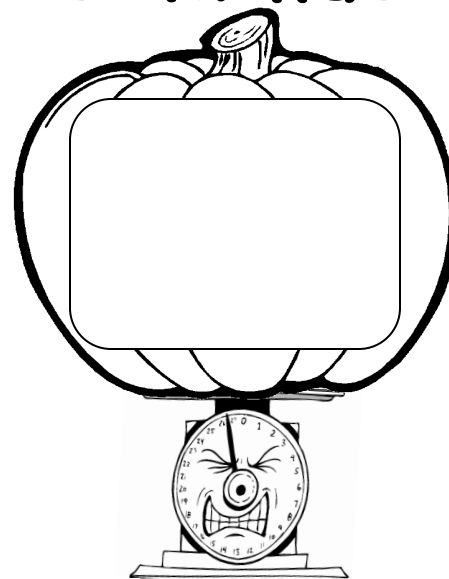

Peso con semillas