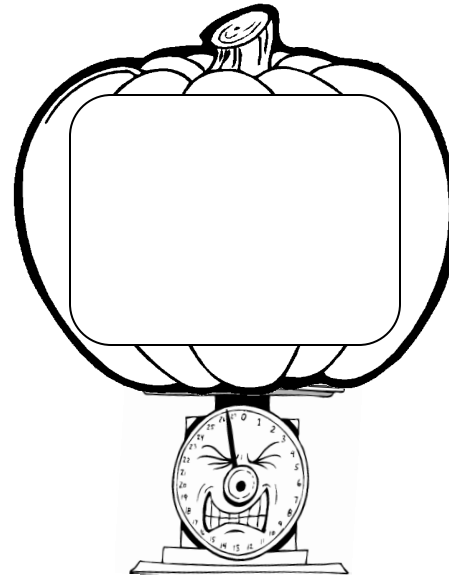

# Estimaciones

A large pumpkin is shown with a measuring tape wrapped around its middle. A vertical double-headed arrow on the left side indicates the height of the pumpkin. The word "Circunferencia" is written across the middle of the pumpkin, and "Altura" is written below it next to a small empty rectangular box for a measurement.

Circunferencia

Altura

# Peso con semillas