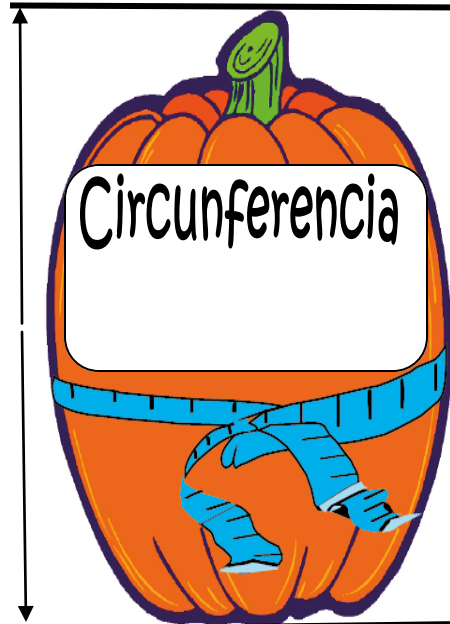

Estimaciones

Altura

Peso con
semillas

Peso sin
semillas

Verificación

A large orange pumpkin with a green stem. A blue measuring tape is wrapped around its middle. A vertical double-headed arrow on the left indicates its height. A white rectangular box is placed over the middle of the pumpkin.

Circunferencia

Altura

Peso con semillas

Peso sin semillas