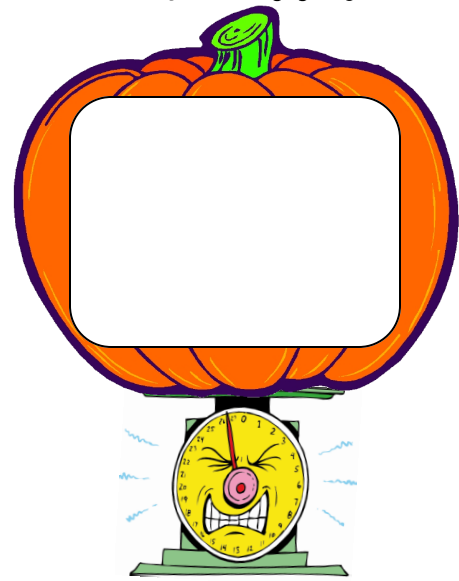

Estimaciones

Altura

Peso con
semillas

Peso sin
semillas

Verificación

A large orange pumpkin with a green stem. A blue measuring tape is wrapped around its middle. A vertical double-headed arrow on the left indicates its height. A white rectangular box is placed over the middle of the pumpkin.

Circunferencia

Altura

Peso con semillas

Peso sin semillas