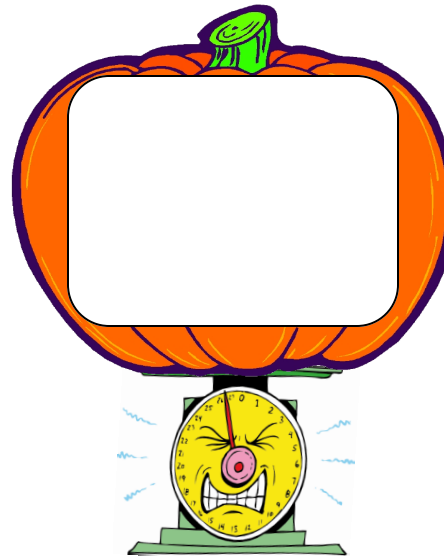

Estimaciones

Altura

Peso con
semillas

Peso sin
semillas

Verificación

A large orange pumpkin with a green stem. A blue measuring tape is wrapped around its middle. A vertical double-headed arrow on the left indicates its height. A white rectangular box is placed over the middle of the pumpkin.

Circunferencia

Altura

Peso con semillas

Peso sin semillas