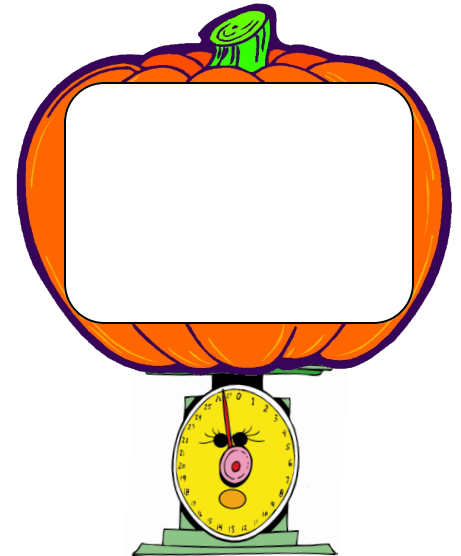

Estimaciones

Altura

Peso con
semillas

Peso sin
semillas

Verificación

A large orange pumpkin with a green stem. A blue measuring tape is wrapped around its middle. A vertical double-headed arrow on the left indicates its height. A white rectangular box is placed over the middle of the pumpkin.

Circunferencia

Altura

Peso con semillas

Peso sin semillas