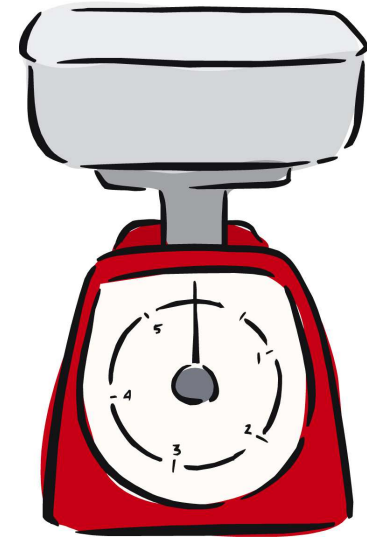

balance

meter stick

measuring cup

single pan scale