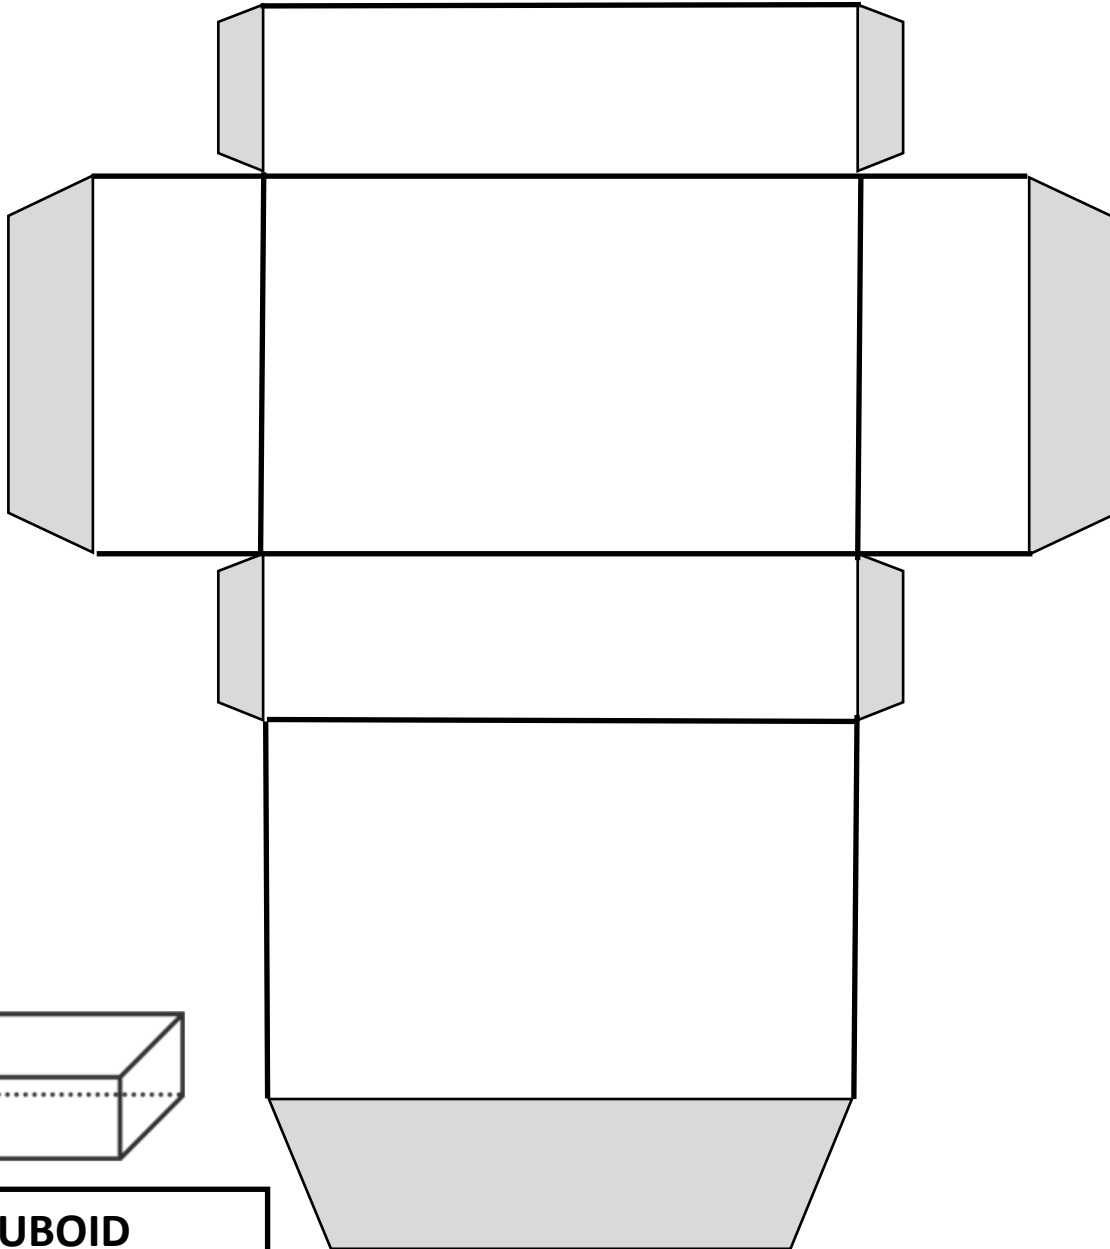

NAME _____

DATE _____

CUBOID

Rectangular prism

- Faces: 6
- Edges: 12
- Vertices: 8